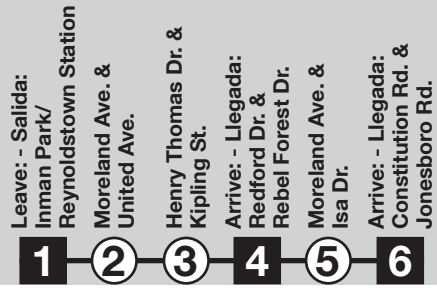

Times given for each bus trip from beginning to end of route. Read down for times at specific locations. Horarios para cada viaje de autobús desde el principio hasta el fin del trayecto. Lea los horarios para localidades específicas de arriba hacia a bajo.

SOUTHBOUND - DIRECCION SUR

NORTHBOUND - DIRECCION NORTE

Table of bus arrival and departure times for Southbound route 4 on Sunday.

Table of bus arrival and departure times for Northbound route 4 on Sunday.

TIME POINT SYMBOLS AND THEIR MEANING (ON TIMETABLE)

- Legend for time point symbols: solid square for beginning/end, solid circle for regular service, and circle with a dot for certain locations.

FARES - Cash Fare (one-way) .....\$2.50 - Reduced Fare Program (one-way) .....\$1.00 Elderly, Disabled or Medicare

SOUTHBOUND - DIRECCION SUR

NORTHBOUND - DIRECCION NORTE

Table of bus arrival and departure times for Southbound route 4 Saturday.

Table of bus arrival and departure times for Northbound route 4 Saturday.