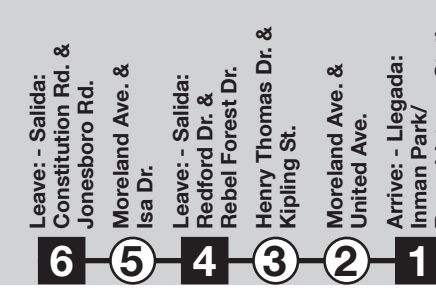

SOUTHBOUND - DIRECCION SUR

NORTHBOUND - DIRECCION NORTE

Table of bus arrival and departure times for Southbound route 4 Monday-Friday.

Table of bus arrival and departure times for Northbound route 4 Monday-Friday.

All trips are Lift Equipped. Tenemos levante motorizado en todos los autobuses. P.M. times are shown in Bold - Tiempo P.M. está en letras negritas.

Times given for each bus trip from beginning to end of route. Read down for times at specific locations. Horarios para cada viaje de autobús desde el principio hasta el fin del trayecto. Lea los horarios para localidades específicas de arriba hacia a bajo.