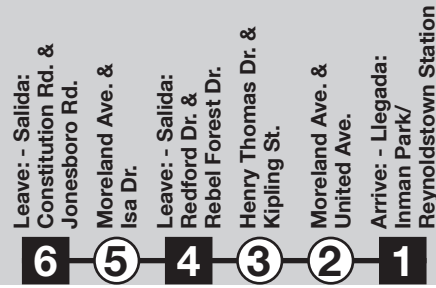

Times given for each bus trip from beginning to end of route. Read down for times at specific locations. Horarios para cada viaje de autobús desde el principio hasta el fin del trayecto. Lea los horarios para localidades específicas de arriba hacia a bajo.

SOUTHBOUND - DIRECCION SUR

NORTHBOUND - DIRECCION NORTE

Table of bus arrival and departure times for Southbound route 4 on Sunday.

Table of bus arrival and departure times for Northbound route 4 on Sunday.

TIME POINT SYMBOLS AND THEIR MEANING (ON TIMETABLE)

- Legend for time point symbols: solid square for beginning/end, solid circle for regular service, and circle with a dot for certain locations.

FARES - Cash Fare (one-way) .....\$2.50 - Reduced Fare Program (one-way) .....\$1.00 Elderly, Disabled or Medicare

SOUTHBOUND - DIRECCION SUR

NORTHBOUND - DIRECCION NORTE

Table of bus arrival and departure times for Southbound route 4 Saturday.

Table of bus arrival and departure times for Northbound route 4 Saturday.