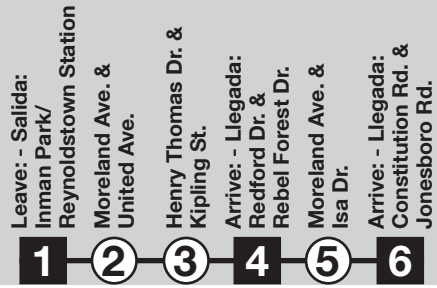

For more information, call: 404-848-5000 - TTY: 404-848-5665. For information regarding scheduling, service alerts, and more, go to itsmarta.com.

The Metropolitan Atlanta Rapid Transit Authority complies with all federal and state regulations and does not discriminate on the basis of race, color, or national origin in its programs, services and activities.

TIME POINT SYMBOLS AND THEIR MEANING (ON TIMETABLE)

- Legend for time point symbols: solid square for beginning/end, solid circle for regular service, and circle with a dot for certain locations.

FARES - Cash Fare (one-way) .....\$2.50 - Reduced Fare Program (one-way) .....\$1.00 Elderly, Disabled or Medicare

SOUTHBOUND - DIRECCION SUR

NORTHBOUND - DIRECCION NORTE

Table of bus arrival and departure times for Southbound route 4 Monday-Friday.

Table of bus arrival and departure times for Northbound route 4 Monday-Friday.

SOUTHBOUND - DIRECCION SUR

NORTHBOUND - DIRECCION NORTE

Table of bus arrival and departure times for Southbound route 4 Saturday.

Table of bus arrival and departure times for Northbound route 4 Saturday.