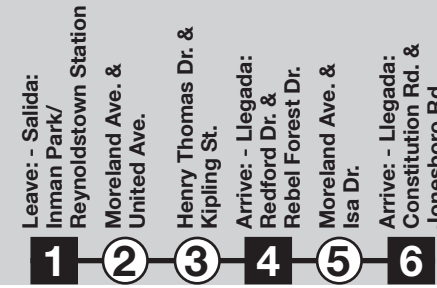

SOUTHBOUND - DIRECCION SUR

NORTHBOUND - DIRECCION NORTE

Table of bus arrival and departure times for Southbound route 4 Monday-Friday.

Table of bus arrival and departure times for Northbound route 4 Monday-Friday.

SOUTHBOUND - DIRECCION SUR

NORTHBOUND - DIRECCION NORTE

Table of bus arrival and departure times for Southbound route 4 Saturday.

Table of bus arrival and departure times for Northbound route 4 Saturday.