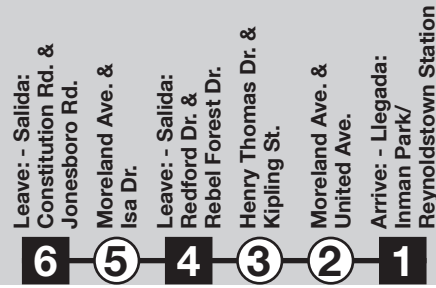

TIME POINT SYMBOLS AND THEIR MEANING (ON TIMETABLE)

- Legend for time point symbols: solid square for beginning/end, solid circle for regular service, and circle with a dot for certain locations.

FARES - Cash Fare (one-way) .....\$2.50 - Reduced Fare Program (one-way) .....\$1.00 Elderly, Disabled or Medicare

SOUTHBOUND - DIRECCION SUR

NORTHBOUND - DIRECCION NORTE

Table of bus arrival and departure times for Southbound route 4 Monday-Friday.

Table of bus arrival and departure times for Northbound route 4 Monday-Friday.

SOUTHBOUND - DIRECCION SUR

NORTHBOUND - DIRECCION NORTE

Table of bus arrival and departure times for Southbound route 4 Saturday.

Table of bus arrival and departure times for Northbound route 4 Saturday.